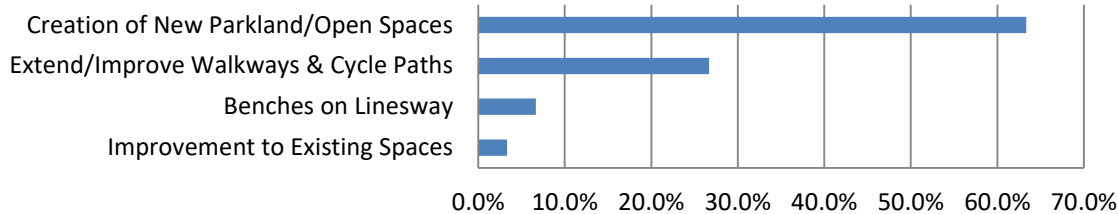

Green Projects