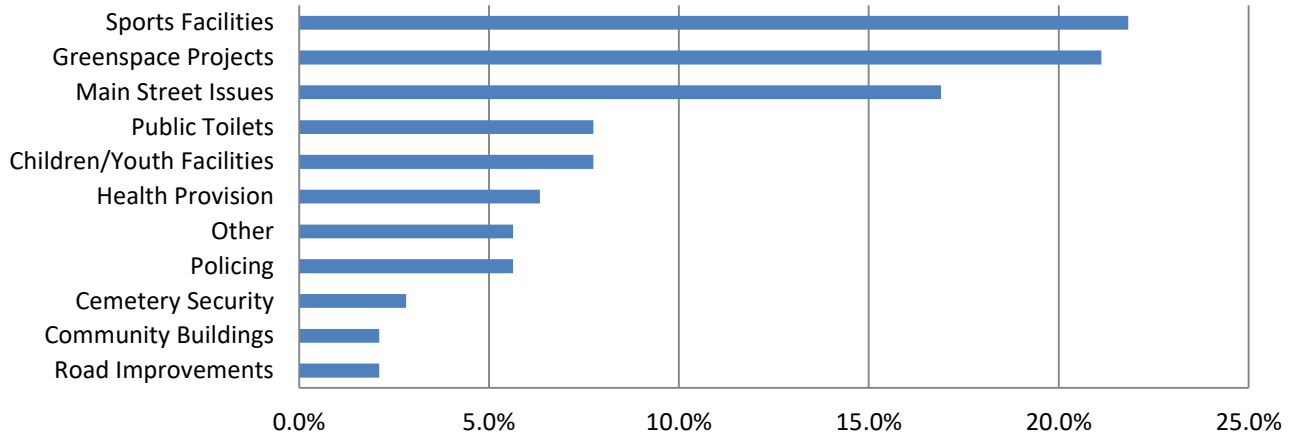

At the recent Garforth Gala we asked visitors how they would spend the CIL money generated by the Ninelands Lane development. We received nearly 150 suggestions and they are summarised below and individual sections expanded where multiple ideas have been suggested

Residents' Ideas for How to Spend Garforth CIL Money